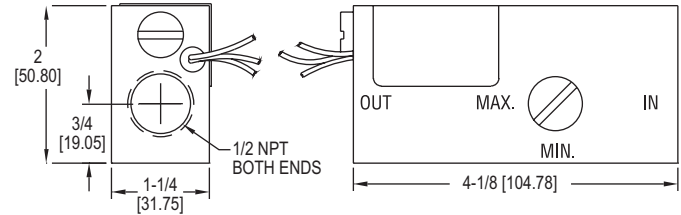

ADJUSTABLE FLOW SWITCH

For Oils, Water and Gases, Infinite Adjustments

Flow Switches,
Shuttle/Piston

The **Series AFS Adjustable Flow Switch** is externally adjustable piston-type flow switches for oils, liquids and gases. This Series offers an infinite number of flow settings from 0.5 to 20 GPM.

FEATURES/BENEFITS

- Externally adjustable flow set point
- Offers a number of flow settings at pressures up to 1000 psig, with low pressure drop and precise repeatability

APPLICATIONS

- Protecting machine tools from coolant flow failure
- Protecting bearings from loss of lubricant
- Assuring proper air flow
- Water or compatible liquid control
- Oil flow control
- Control of gas flows

SPECIFICATIONS

Service: Compatible gases or liquids.
Wetted Materials: Housing and Piston: See model chart; Spring: 316 SS; O-ring: Fluoroelastomer; Other: Epoxy.
Temperature Limits: -20 to 300°F (-29 to 149°C), -20 to 225°F (-29 to 107.2°C) with polysulfone piston.
Pressure Limit: 1000 psi (68 bar).
Accuracy: ±10% of set point.
Repeatability: ±1% maximum deviation.
Switch Type: SPDT.
Electrical Rating: .17 A @ 120 VAC, .08 A @ 240 VAC, .13 A @ 120 VDC, .06 A @ 240 VDC.
Electrical Connections: 18 AWG, 24" (61 cm), polymeric lead wires, optional 1/2" male NPT conduit connection.
Process Connection: 1/2" female NPT ports.
Mounting Orientation: Any.
Set Point Adjustment: Liquids: 0.5 to 20 GPM (1.9 to 75.7 LPM); Gases: 1.0 to 75 SCFM (28 to 2124 LPM) at 5 psig.
Required Filtration: 50 microns or better.
Weight: 2 lb, 11 oz (1.22 kg).
Agency Approvals: CE.